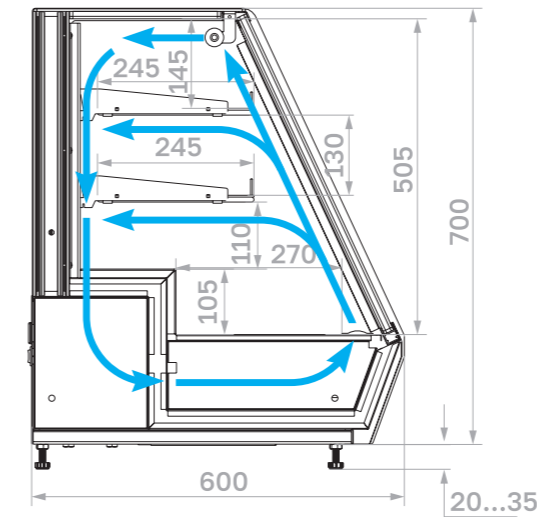

Dynamic refrigeration