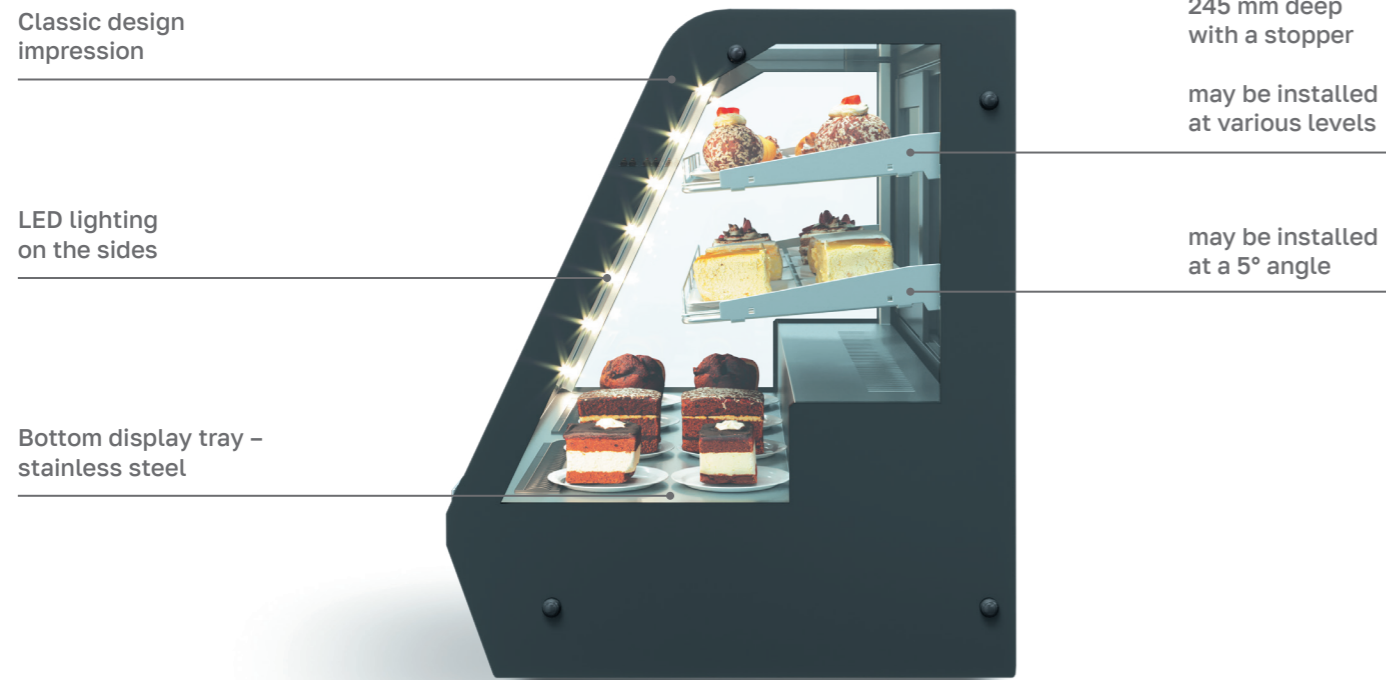

Carboma

Asti

Table-top display cases

Compact multi-purpose display cases for bars, restaurants and cafes

Clear-cut Scandinavian design is emphasized by the slanted front insulated glass unit

Stable temperature regime with dynamic refrigeration

Universal design – may be table-top or built into the bar stand

Different options for the front panel color solutions

Structural features

Specifications

Model	Total length, mm	Horizontal area of exposition, m ²	Net volume, m ³	Operating temperature, °C
A59 VV 0,7-1	700	0,48	0,05	+2...+10
A59 VV 0,9-1	900	0,64	0,08	
A59 VV 1,2-1	1200	0,86	0,10	
A59 N 0,7-1 (neutral)	700	0,48	-	-
A59 N 0,9-1 (neutral)	900	0,64		
A59 N 1,2-1 (neutral)	1200	0,86		

Front panel painted any color from RAL chart

Options

Price tag holders

Macaron tray (1 section, 2 sections)

Sandwich display stand

Price tag tray for small pastries