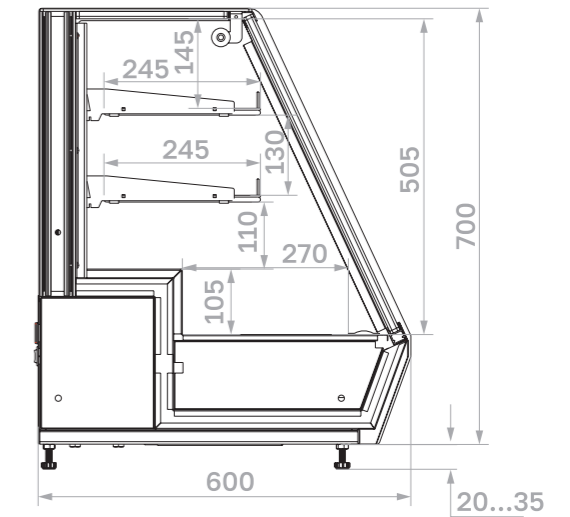

Neutral

Standard version

0430

Standard colors Painted front panel

RAL 9016

RAL 9006

RAL 9005

RAL 3004

RAL 7024

RAL 1016

RAL 6018

RAL 3020

RAL 5017

RAL 1015

Custom-made version

Front panel painted any color from RAL chart

Options

Price tag holders

Macaron tray (1 section, 2 sections)

Sandwich display stand

Price tag tray for small pastries