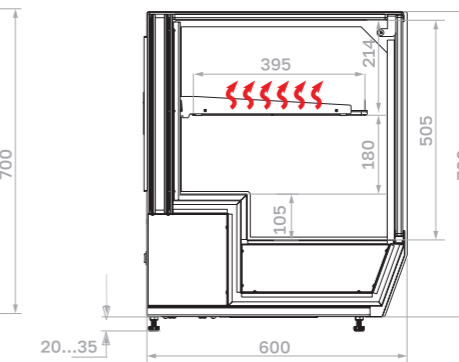

Structural features

AC59

AC59 SLIDER

Grating shelves 245 mm or 365 mm deep with a stopper

may be installed at various levels

may be installed at a 5° angle

The manufacturer reserves the right to modify equipment design and scope of supply without prior notice

Specifications

Model	Total length, mm	Horizontal area of exposition, m²	Net volume, m³	Operating temperature, °C
AC59 VV 0,7-1	700	0,56	0,06	+2...+10
AC59 VV 0,9-1	900	0,73	0,09	
AC59 VV 1,2-1	1200	1,0	0,12	
AC59 VM 0,7-1 SLIDER	700	0,56	0,06	+4...+10
AC59 VM 0,9-1 SLIDER	900	0,73	0,09	
AC59 VM 1,2-1 SLIDER	1200	1,0	0,12	
AC59 SH 0,7-1 (heated)	700	0,42	-	до +65
AC59 SH 0,9-1 (heated)	900	0,62		
AC59 SH 1,2-1 (heated)	1200	0,89		

Dynamic refrigeration

Heated

Neutral

Standard version

0430

Standard colors

Painted front panel

RAL 9016

RAL 9006

RAL 9005

RAL 1016

RAL 6018

RAL 3020

Custom-made version

Front panel painted any color from RAL chart

RAL 3004

RAL 7024

RAL 5017

RAL 1015

Options

Wine rack

Price tag holders

Macaron tray (1 section, 2 sections)

Sandwich display stand

Price tag tray for small pastries