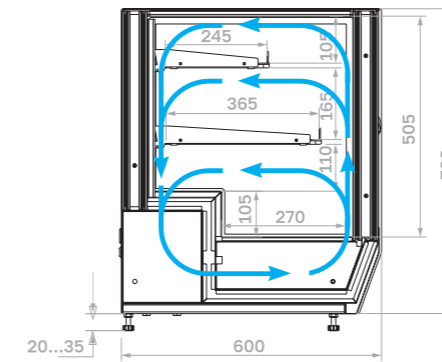

Dynamic refrigeration