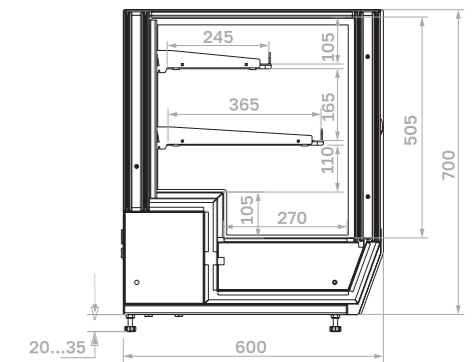

Neutral

Standard version

0430

Standard colors

Painted front panel

RAL 9016

RAL 9006

RAL 9005

RAL 1016

RAL 6018

RAL 3020

Custom-made version

Front panel painted any color from RAL chart

RAL 3004

RAL 7024

RAL 5017

RAL 1015

Options

Wine rack

Price tag holders

Macaron tray (1 section, 2 sections)

Sandwich display stand

Price tag tray for small pastries